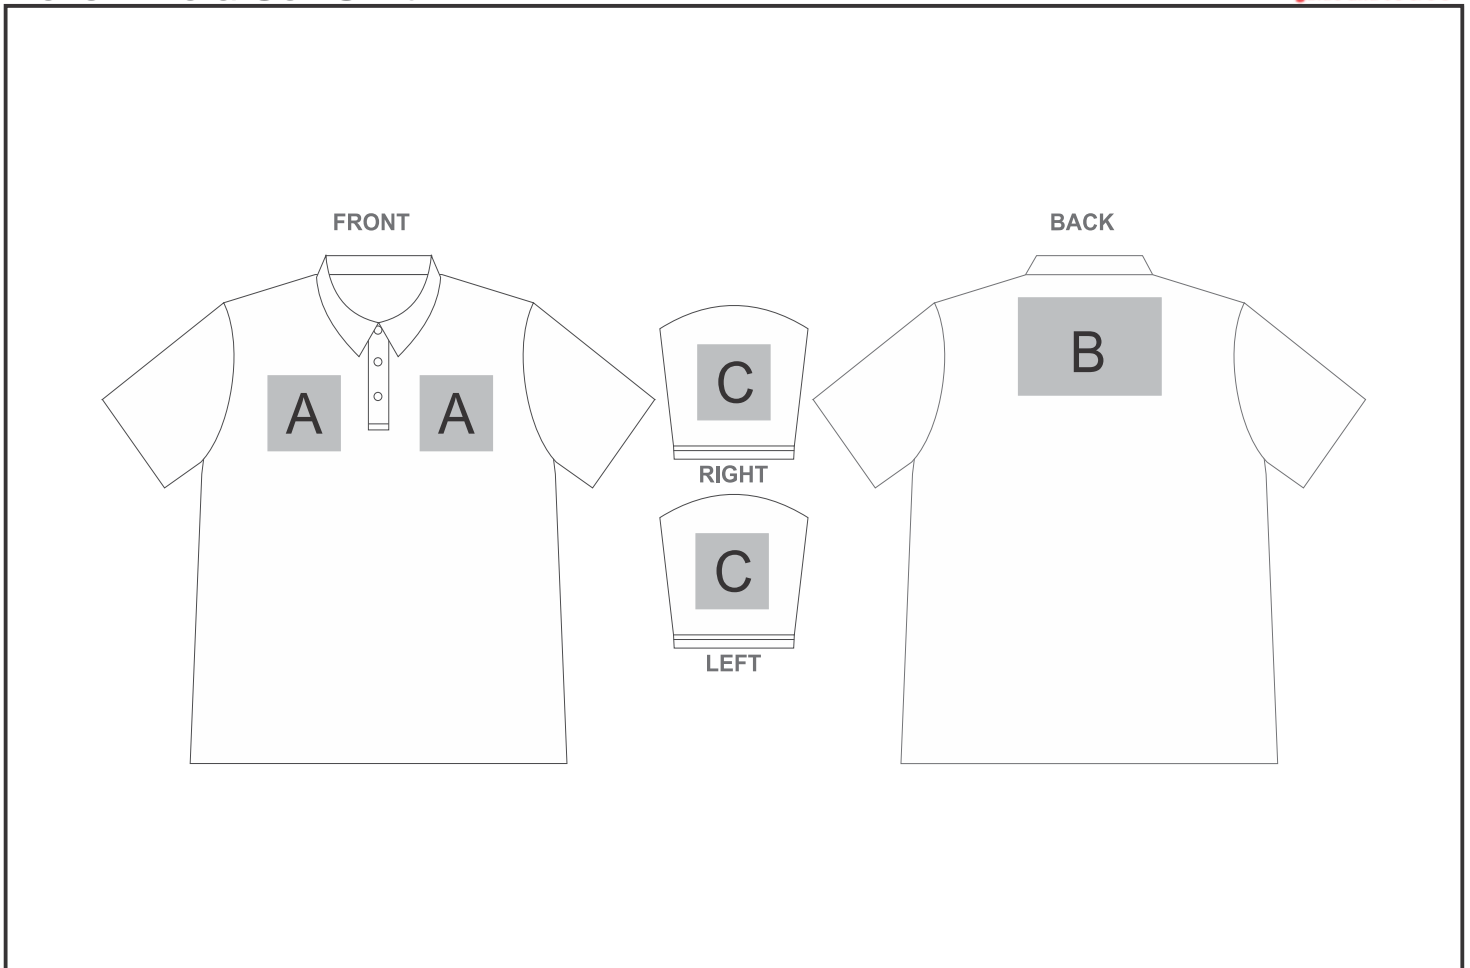

SLAZ-11420

Mens Riviera Golf Shirt

Also available in

 Check Logo24
 guide and t's & c's

Need to know:

- Includes 1-Position Embroidery OR 1-Position Digital Transfer OR 1-Position Laser Engraving (setup fees apply)

- **DTC/EMB inclusive Parameters:** Left/Right Chest or Back = 100mm x 100mm

- Sublimation on White Only

- Laser colour: Tone to tone

- No Laser on Black garments.

Branding Options:

Position	Branding Method (Branding Code)	No. of Colours	Dimension
A	Embroidery (EM-CLOTHING)	N/A	100mm wide x 100mm high
A	Screen Print (SA)	6 Colours	100mm wide x 80mm high
A	Digital Transfer Clothing A6 (DTC-A6)	Full Colour	100mm wide x 100mm high
A	Laser Engraving (LG)	N/A	100mm wide x 80mm high
A	Sublimation (SUB-A)	Full Colour	100mm wide x 80mm high

B	Embroidery (EM-CLOTHING)	N/A	200mm wide x 200mm high
---	--------------------------	-----	-------------------------

B	Screen Print (SA)	6 Colours	260mm wide x 200mm high
B	Digital Transfer Clothing A6 (DTC-A6)	Full Colour	105mm wide x 148mm high
B	Digital Transfer Clothing A5 (DTC-A5)	Full Colour	210mm wide x 148mm high
B	Sublimation (SUB-A)	Full Colour	260mm wide x 200mm high

C	Embroidery (EM-CLOTHING)	N/A	80mm wide x 80mm high
C	Screen Print (SA)	6 Colours	60mm wide x 60mm high
C	Digital Transfer Clothing A6 (DTC-A6)	Full Colour	80mm wide x 80mm high
C	Laser Engraving (LG)	N/A	100mm wide x 60mm high
C	Sublimation (SUB-A)	Full Colour	60mm wide x 60mm high